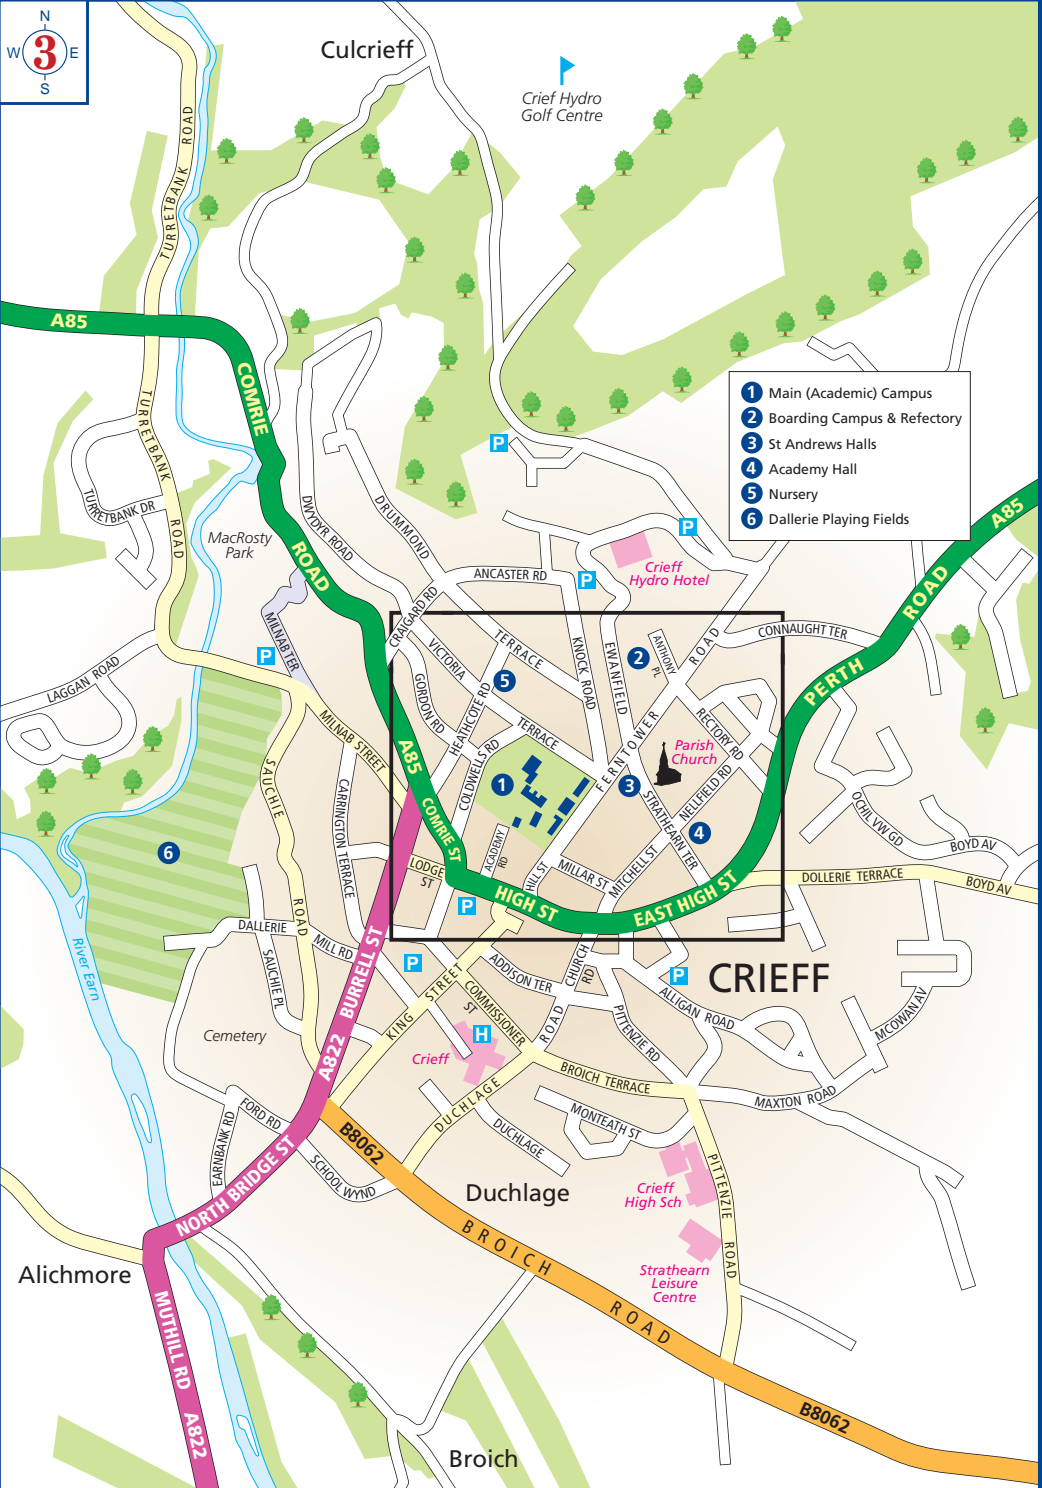

Culcrieff

Crieff Hydro
Golf Centre

- 1 Main (Academic) Campus
- 2 Boarding Campus & Refectory
- 3 St Andrews Halls
- 4 Academy Hall
- 5 Nursery
- 6 Dallerie Playing Fields

0

500

1000 METRES